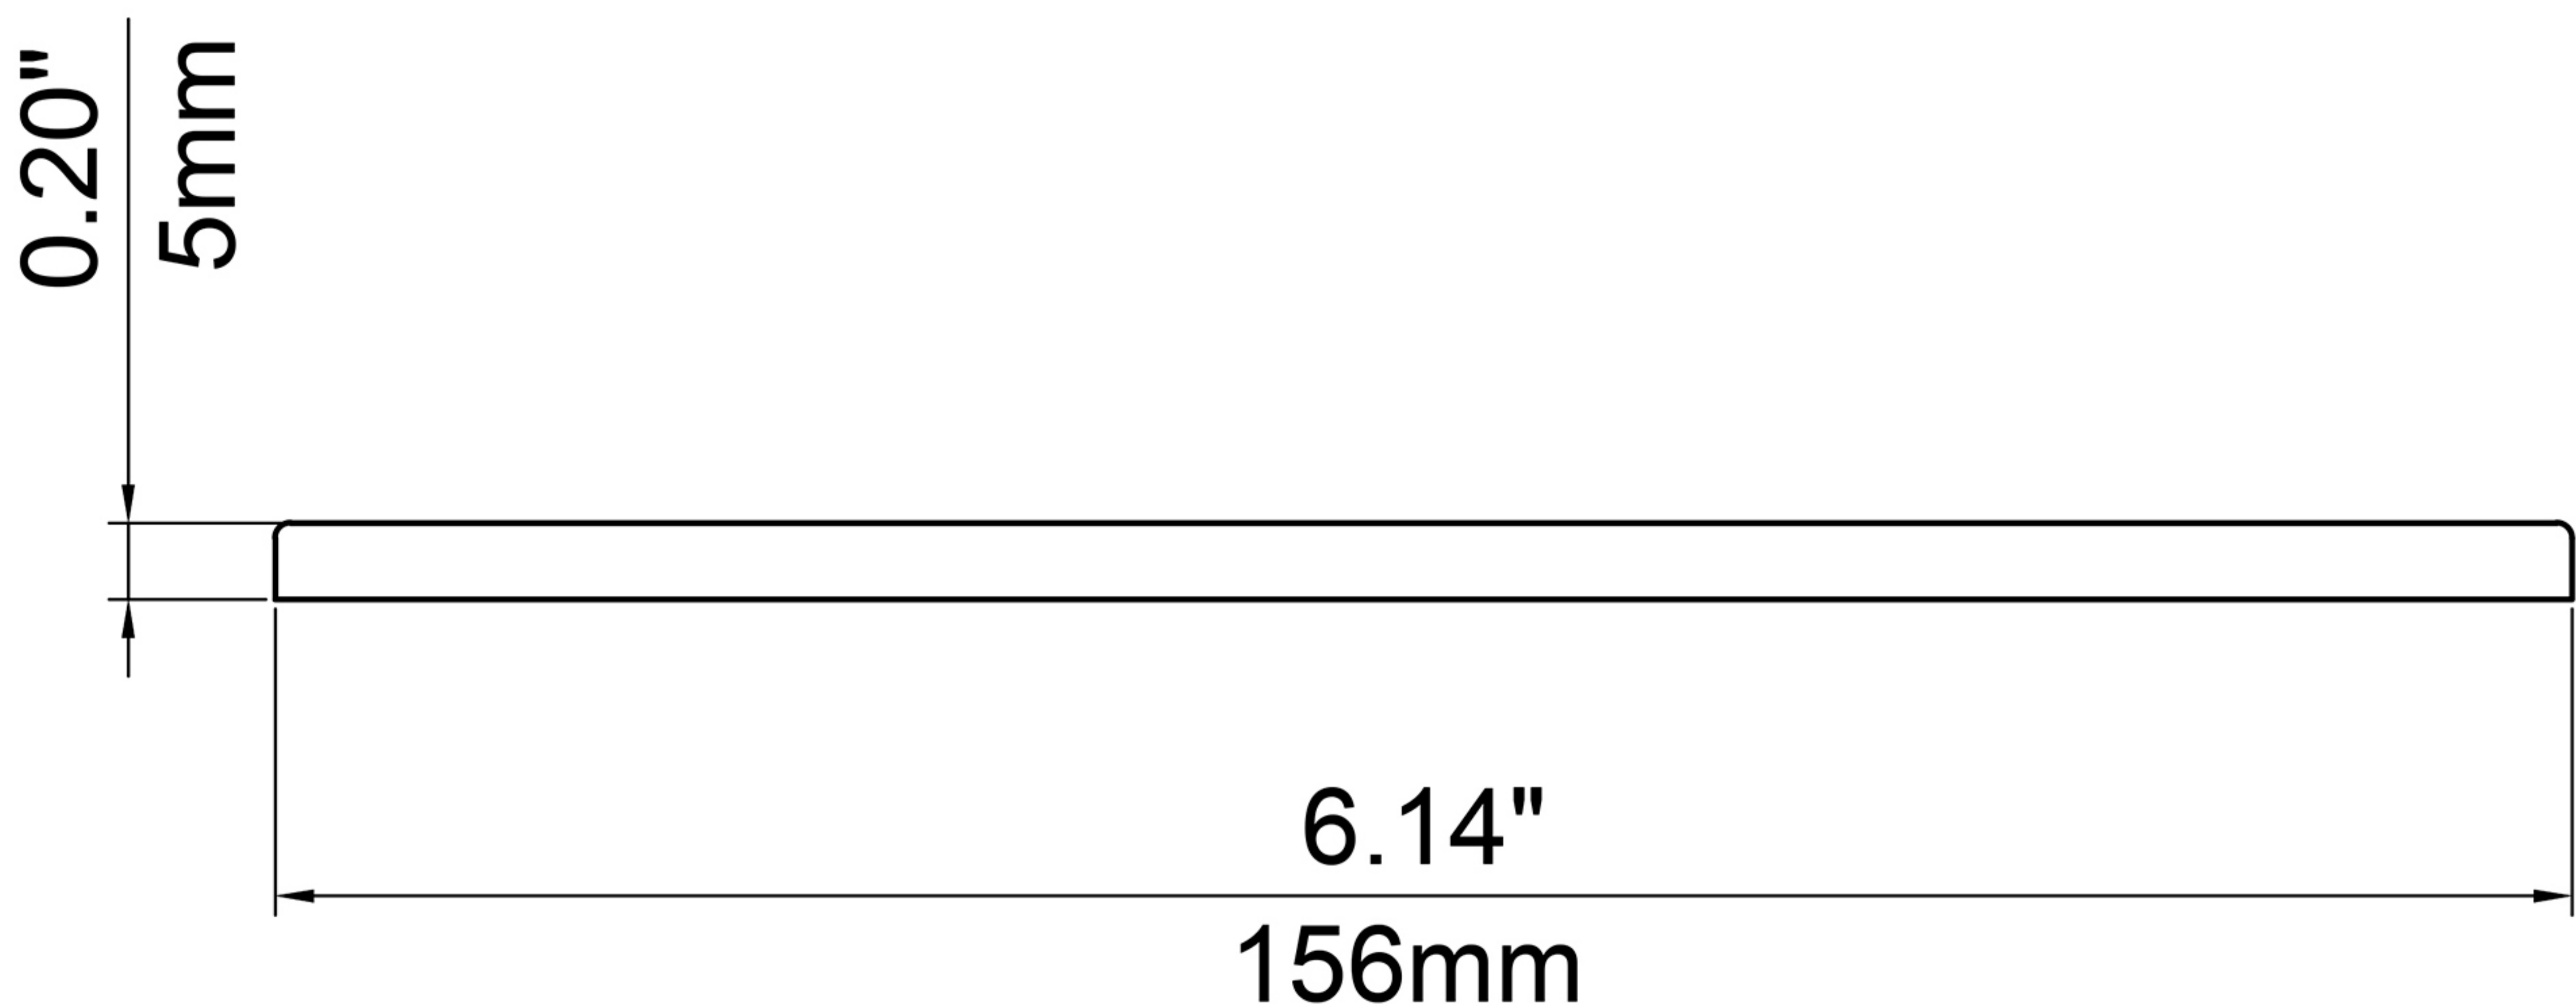

DESCRIPTION

- Stainless steel construction
- Premium finish resist corrosion and tarnishing
- Cover unused mounting holes
- Suitable for single hole mount faucets

COLORS / FINISHES

- #CH Chrome
- #BN Brushed Nickel
- #MB Matte Black

Escutcheon

HMUS-020009

NOTE: THIS ESCUTCHEON IS DESIGNED FOR BATHROOM SINGLE HOLE FAUCET, $\Phi 1\text{-}3/8\text{'}$ MIN.

CRITICAL DIMENSIONS