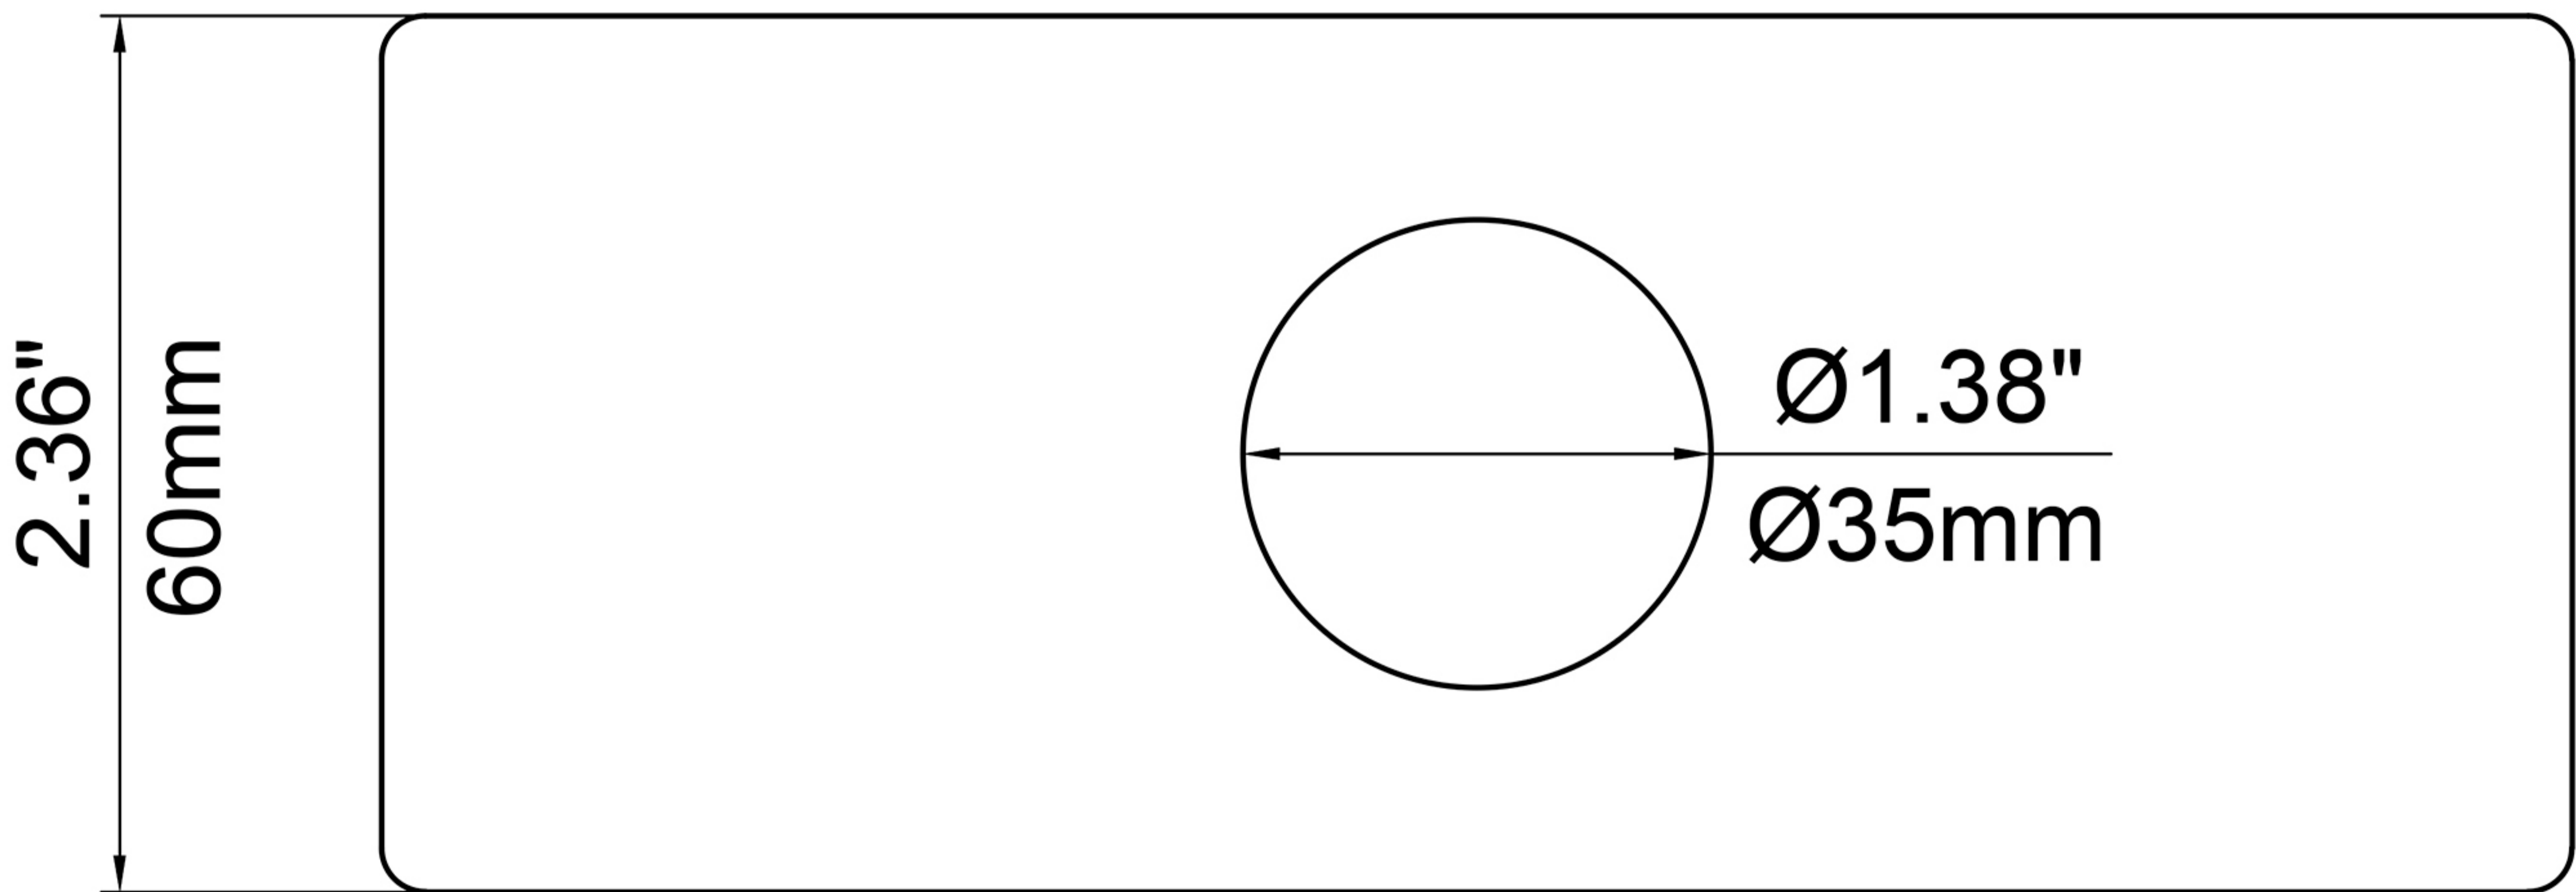

DESCRIPTION

- Stainless steel construction
- Premium finish resist corrosion and tarnishing
- Cover unused mounting holes
- Suitable for single hole mount faucets

COLORS / FINISHES

- #CH Chrome
- #BN Brushed Nickel
- #MB Matte Black

Escutcheon

HMUS-020009

NOTE: THIS ESCUTCHEON IS DESIGNED FOR BATHROOM SINGLE HOLE FAUCET, $\Phi 1\text{-}3/8\text{'}$ MIN.

CRITICAL DIMENSIONS